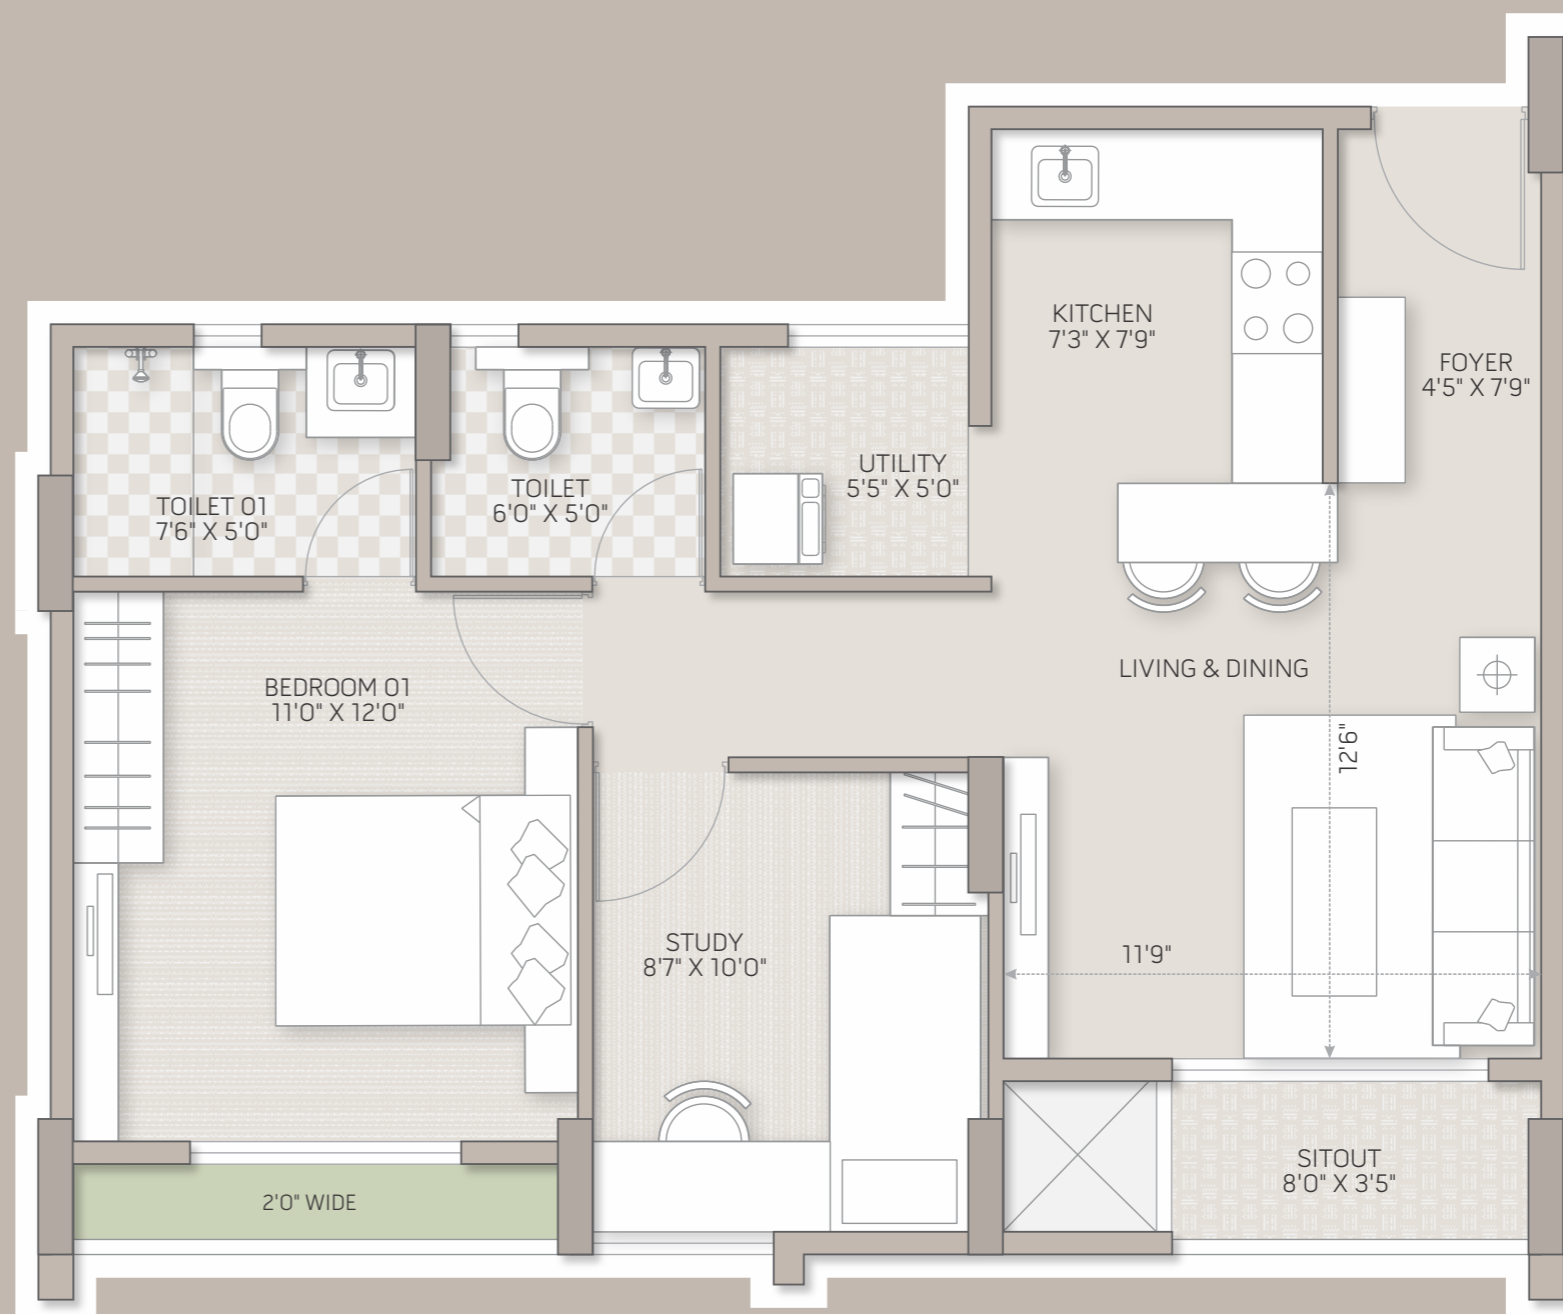

# 2 bhk

Compact

## TYPICAL UNIT

930 SQ.FT. (S.B. UP)