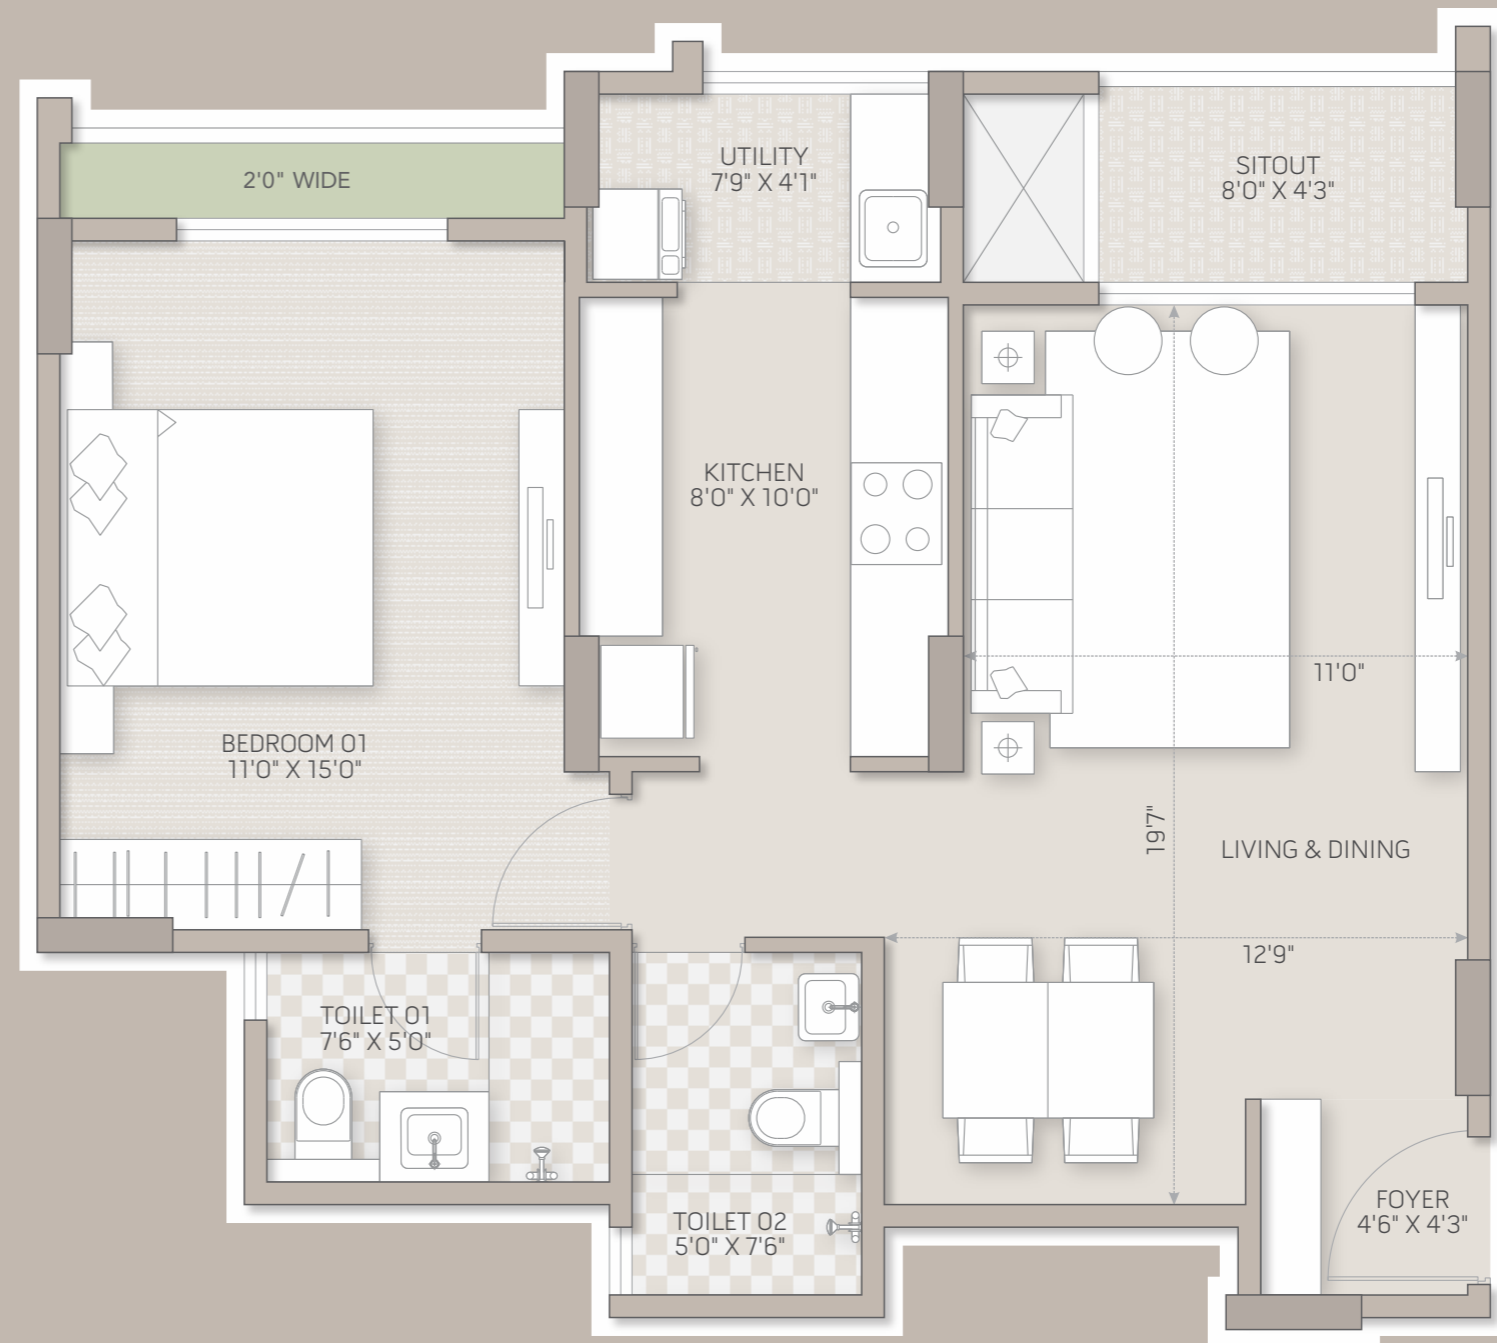

# 1 bhk

TYPICAL UNIT  
970 SQ.FT. (S.B. UP)

# 2 bhk

Compact

## TYPICAL UNIT

930 SQ.FT. (S.B. UP)