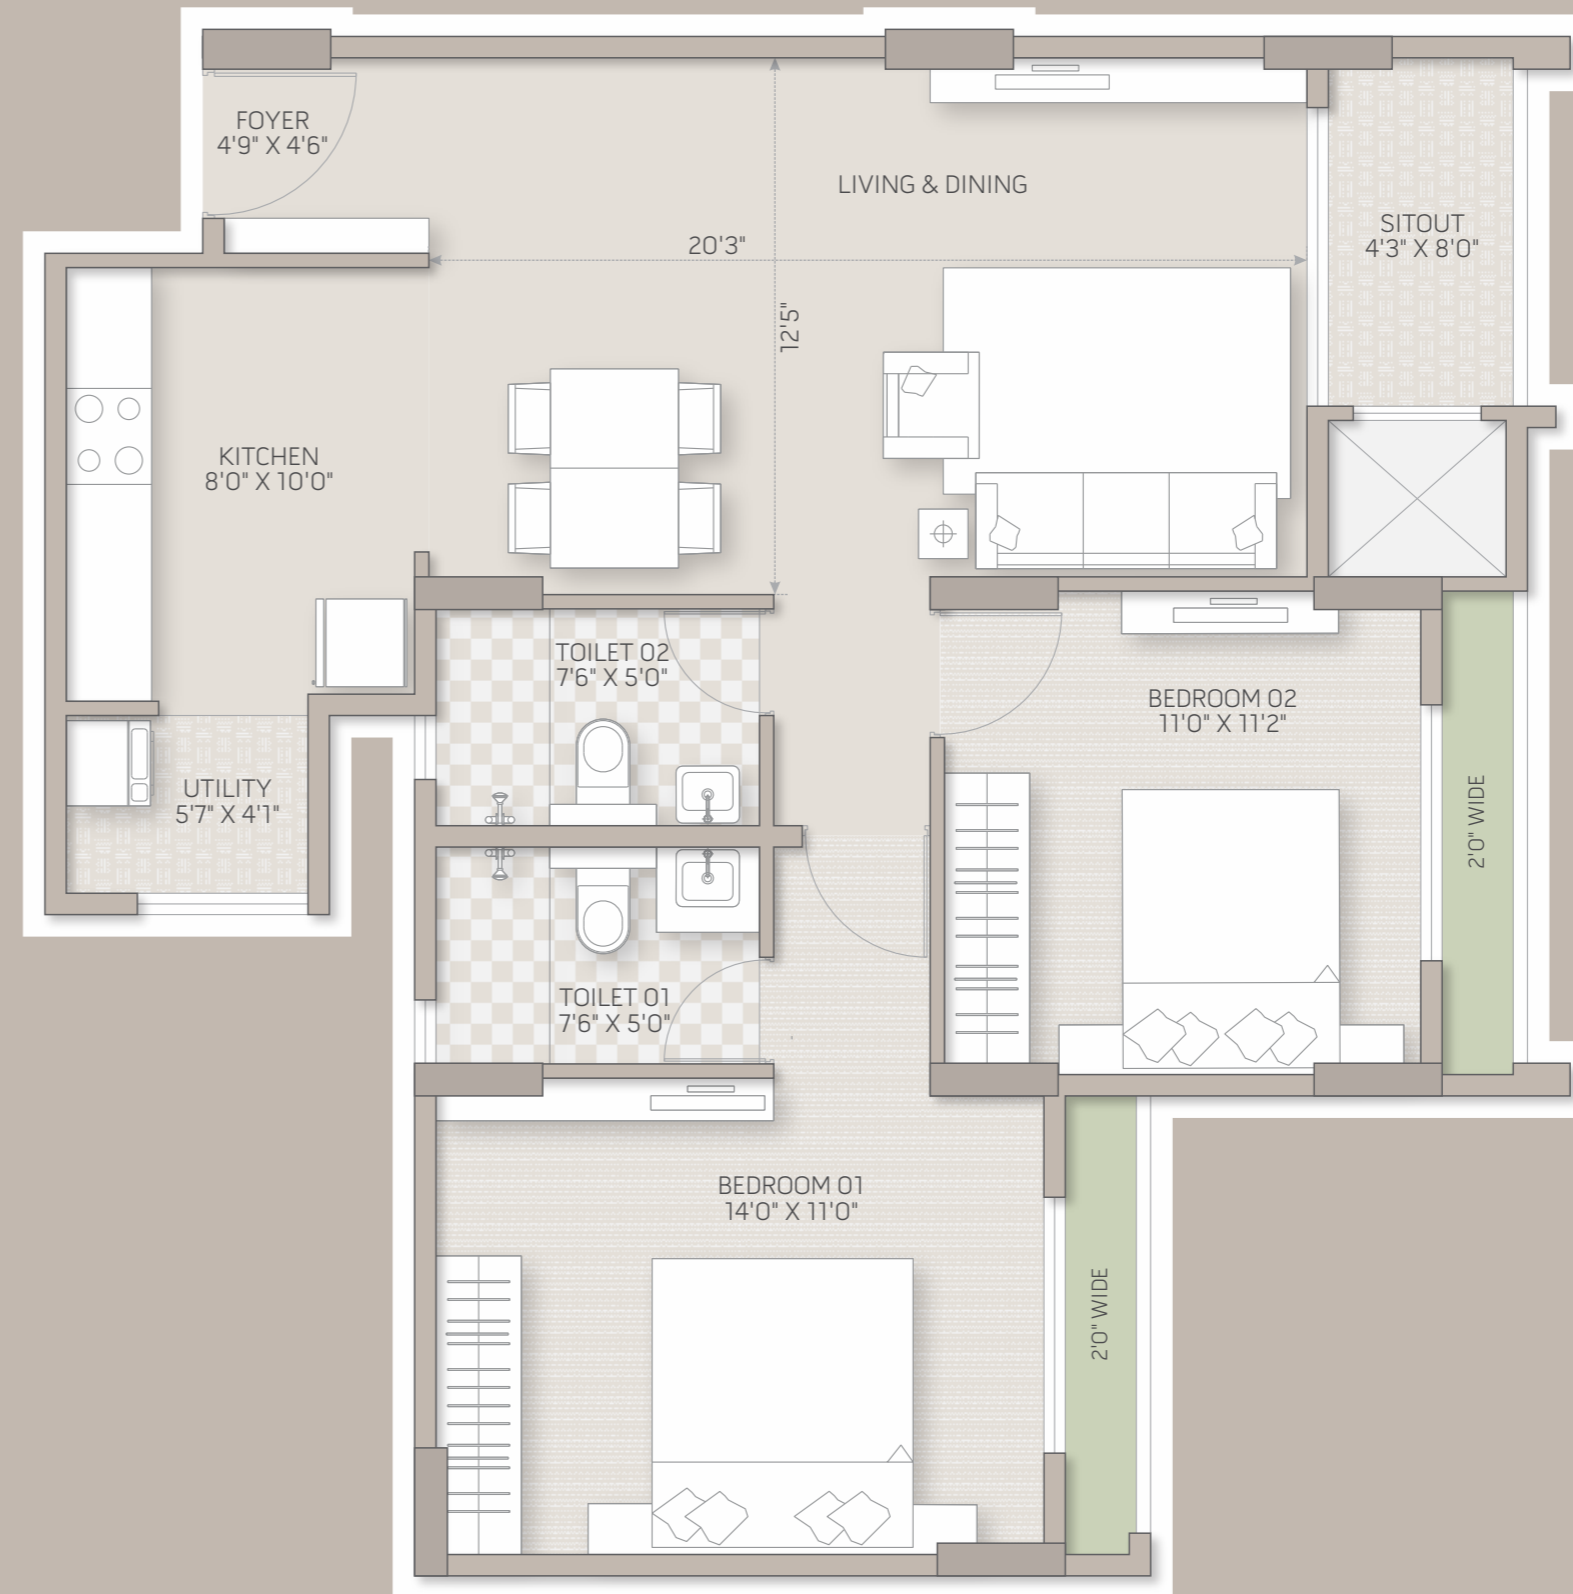

2 bhk

TYPICAL UNIT
1200 SQ.FT. (S.B. UP)