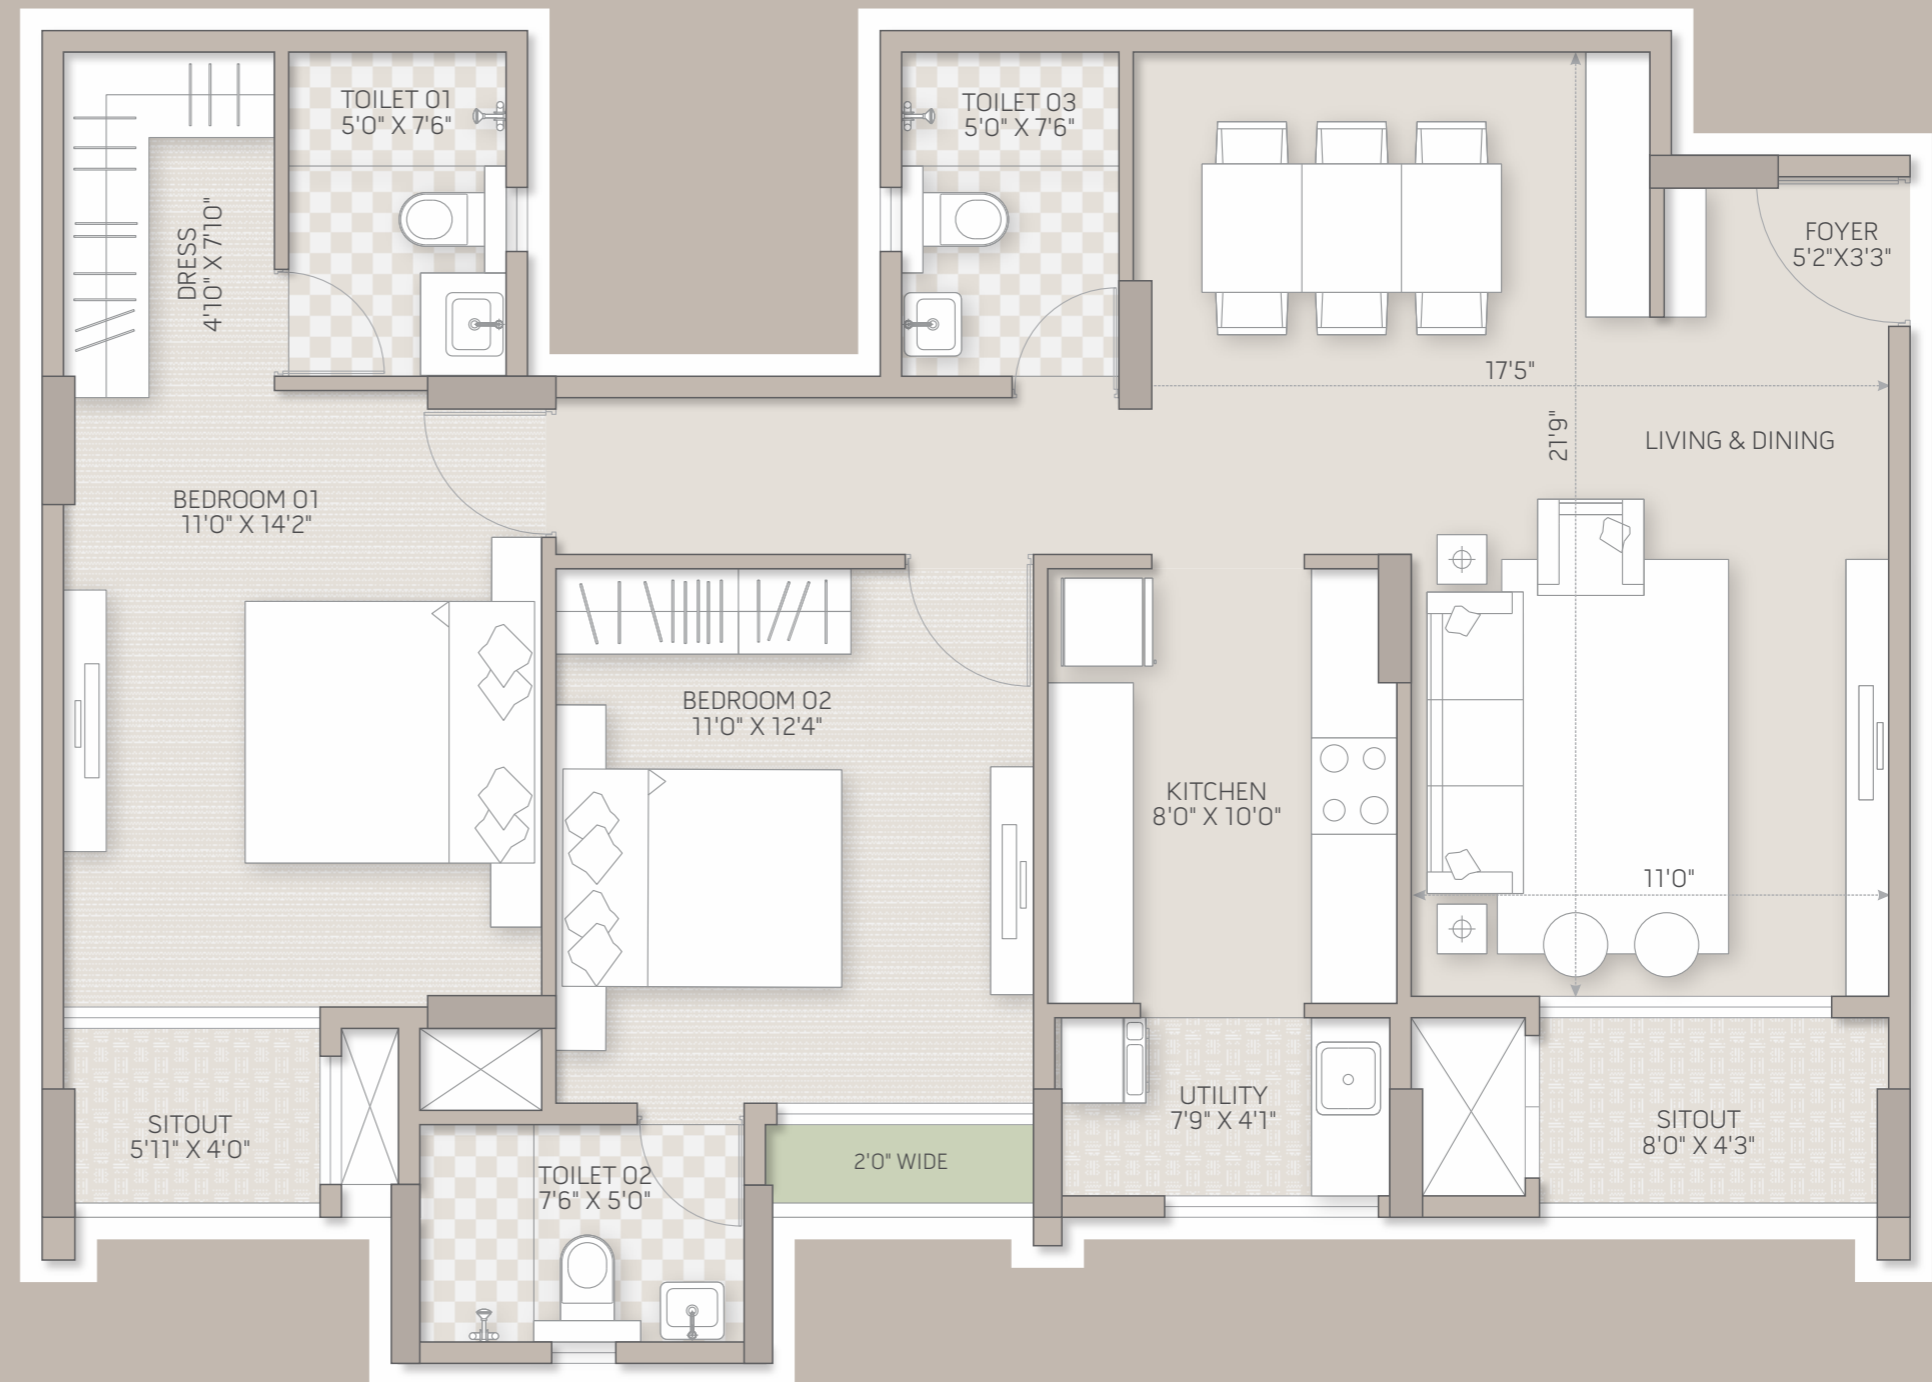

2 bhk

TYPICAL UNIT
1412 SQ.FT. (S.B. UP)